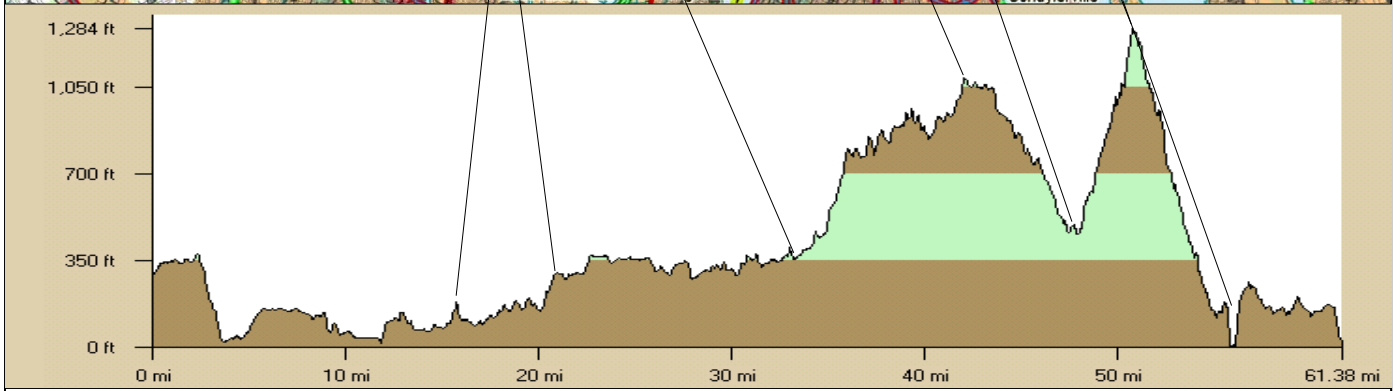

New York Cycle Club
7 Lakes Drive to Garrison
70 Miles 4,200 Vertical Feet

© 2001 DeLorme. Topo USA® 3.0

Zoom Level: 9-2 Datum: WGS84

Scale: 1 : 350,000

1" = 5.57 mi