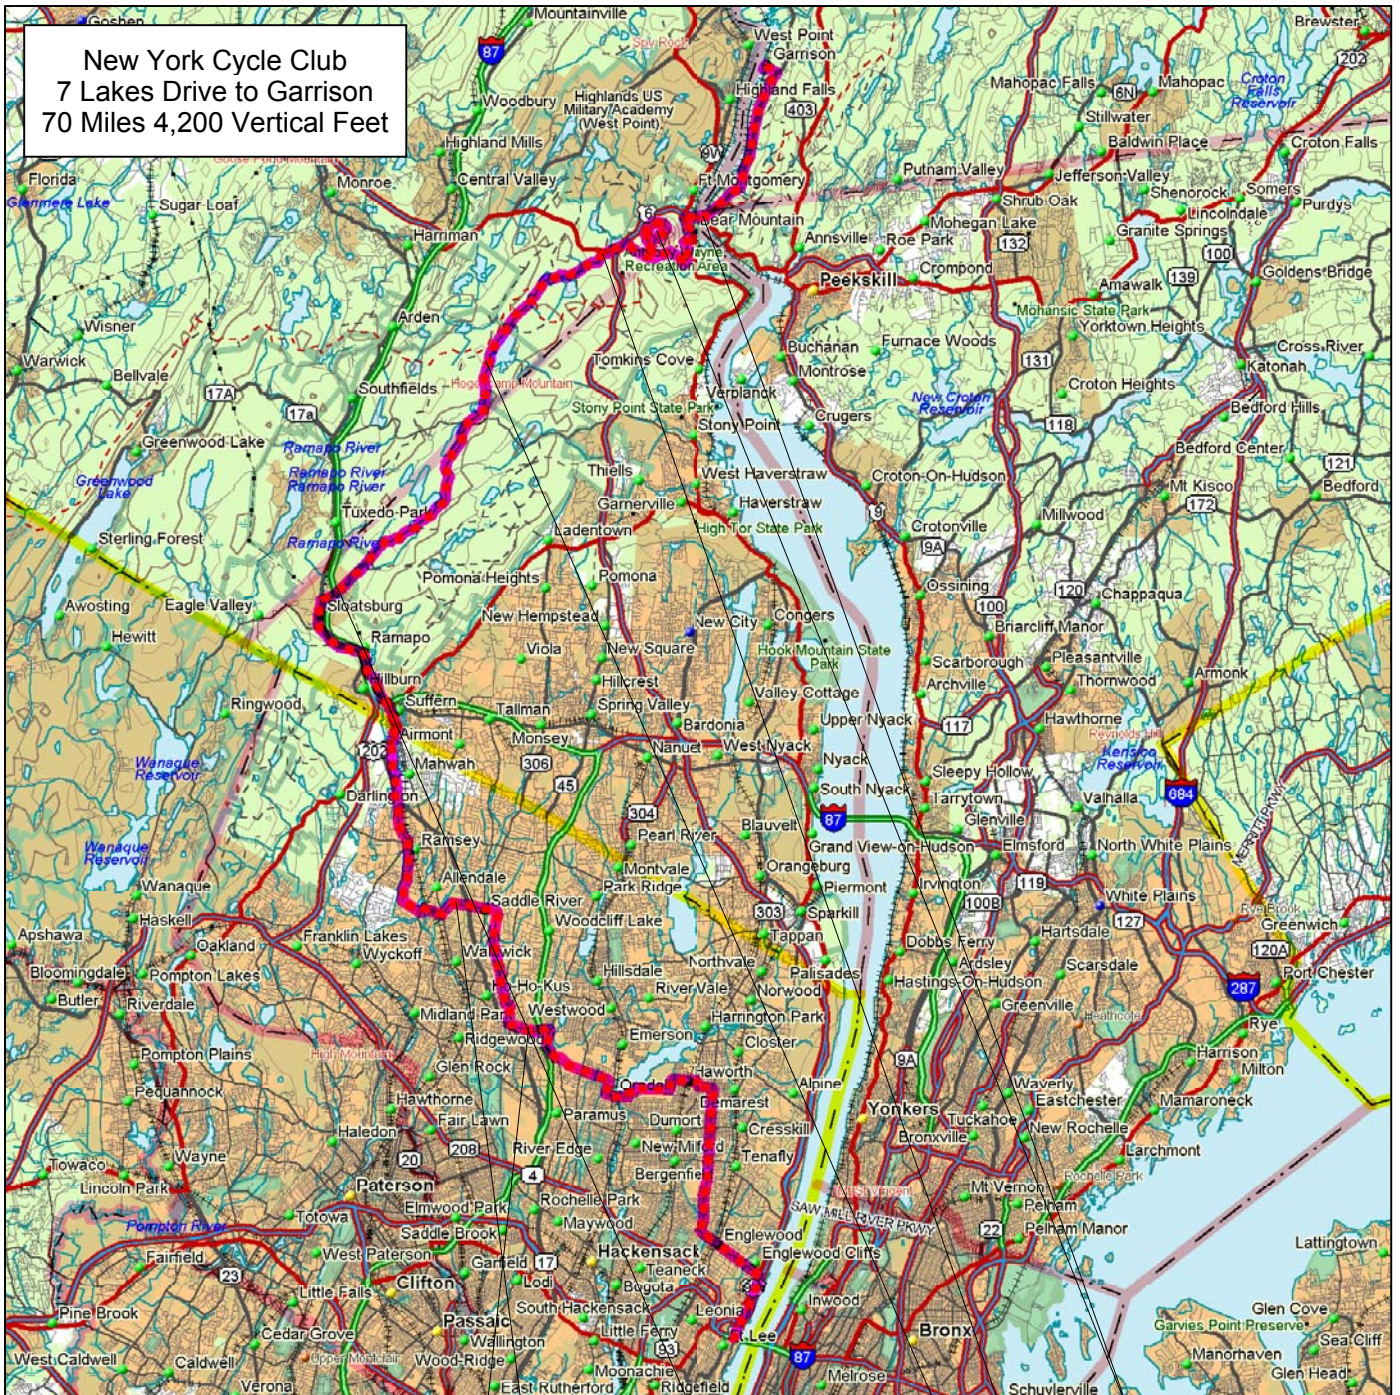

New York Cycle Club
7 Lakes Drive to Garrison
70 Miles 4,200 Vertical Feet

© 2001 DeLorme. Topo USA® 3.0

Zoom Level: 9-2 Datum: WGS84

Scale: 1 : 350,000

1" = 5.57 mi