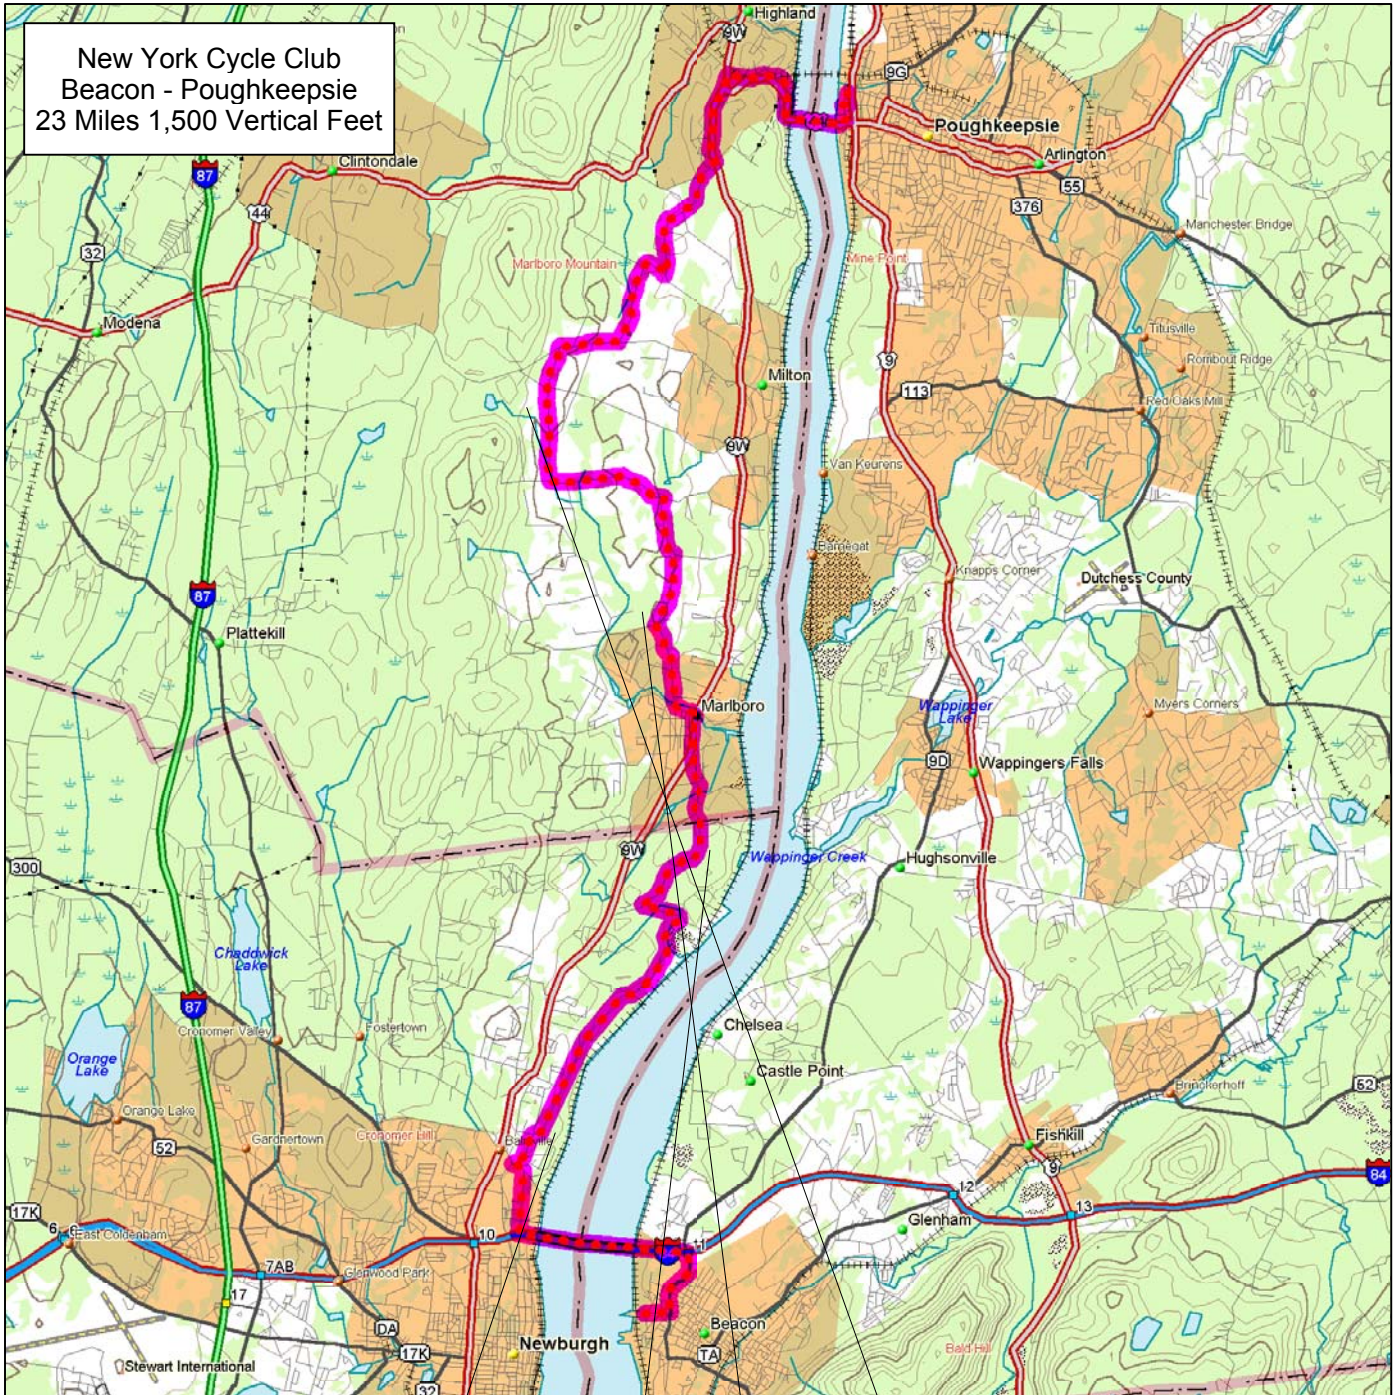

**New York Cycle Club
Beacon - Poughkeepsie
23 Miles 1,500 Vertical Feet**

© 2001 DeLorme. Topo USA® 3.0

Zoom Level: 10-5 Datum: WGS84

Scale 1 : 137 500

1" = 11.3 mi