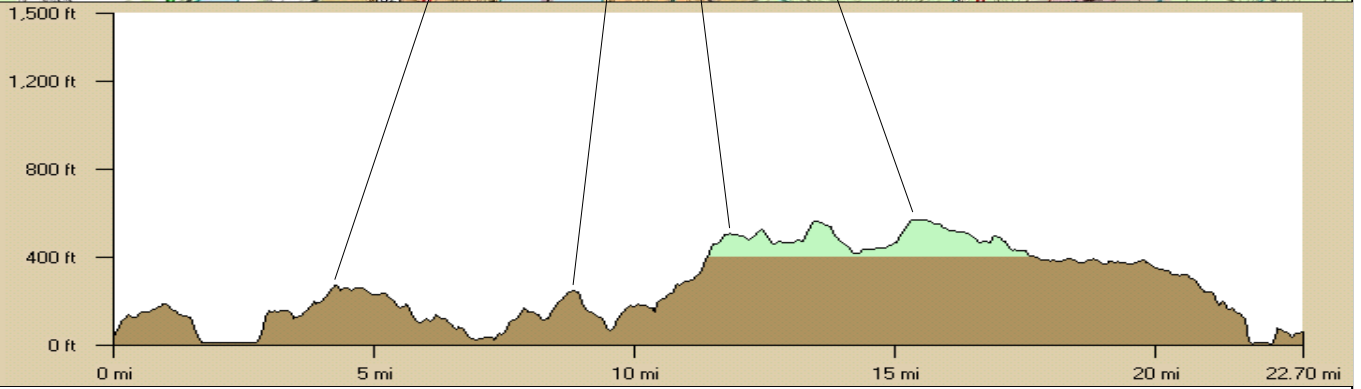

**New York Cycle Club
Beacon - Poughkeepsie
23 Miles 1,500 Vertical Feet**

© 2001 DeLorme. Topo USA® 3.0

Zoom Level: 10-5 Datum: WGS84

Scale 1 : 137 500

1" = 11.3 mi